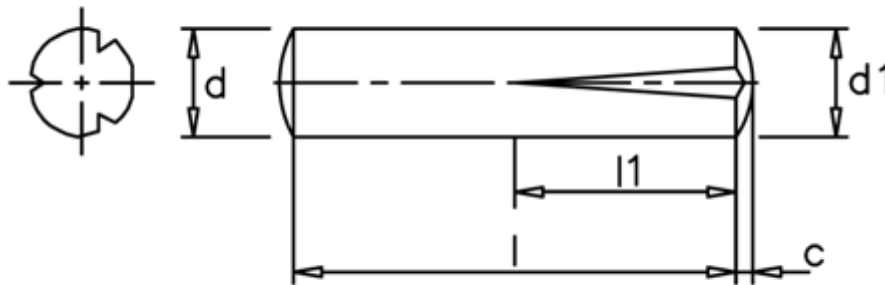

Article number: 08024441

Description: KLEE Slotted pin S2 10x70
Steel

Measures

c	= 1,5
d	= 10.0
d1	= 10.45
l1	= 1/2 l
Length	= 70